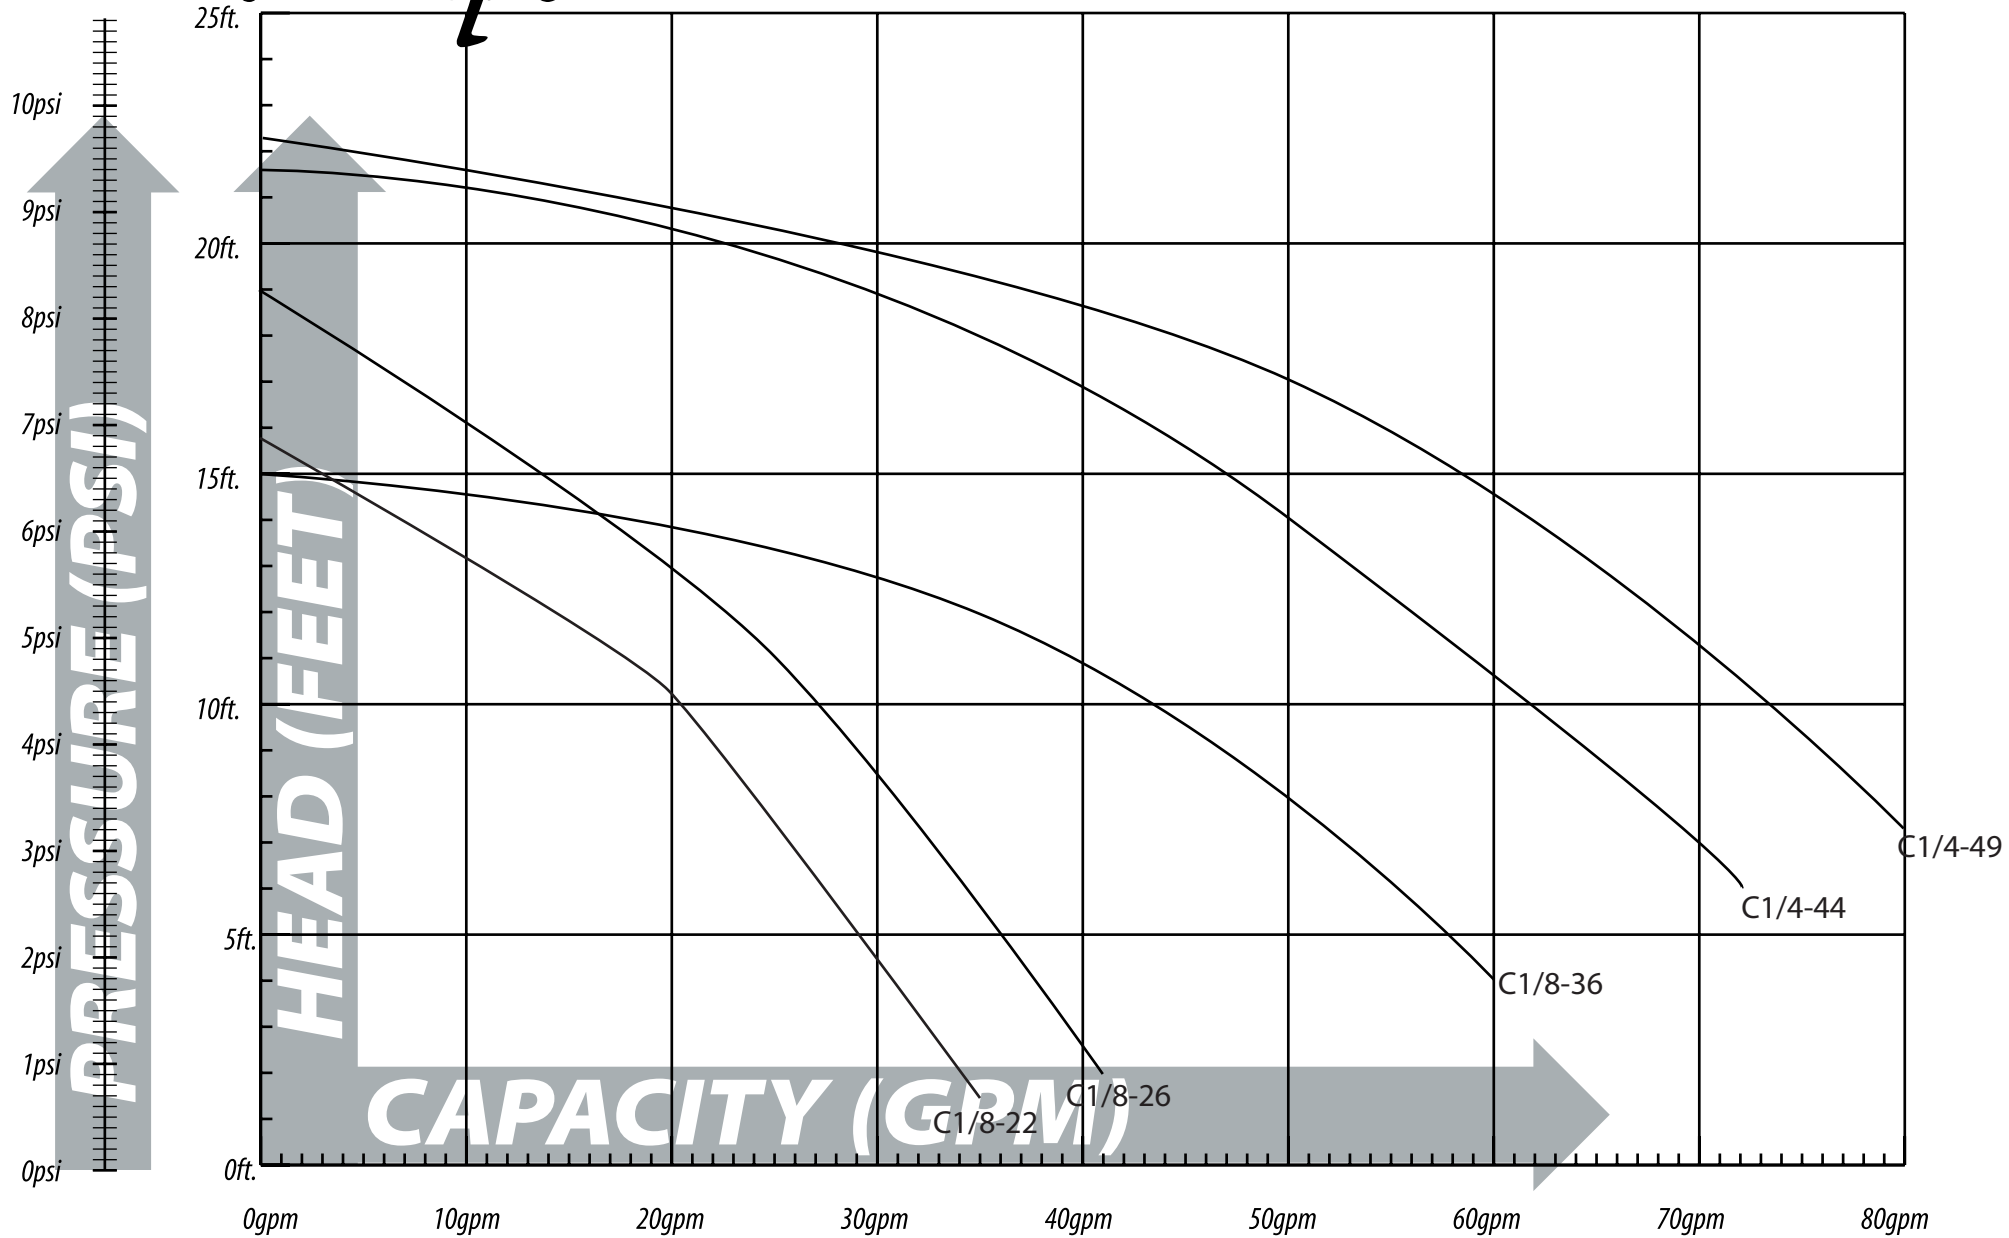

# PerformancePro Pumps

For performance that's **OFF THE CHART** of ordinary pumps!

Figure Number: C100-F

Date: 12/12/2011

Pump Model: Cascade

Impeller: Various

Horsepower: 1/8-1/4

RPM: 1725

Ambient Clear Water SP GR 1.0